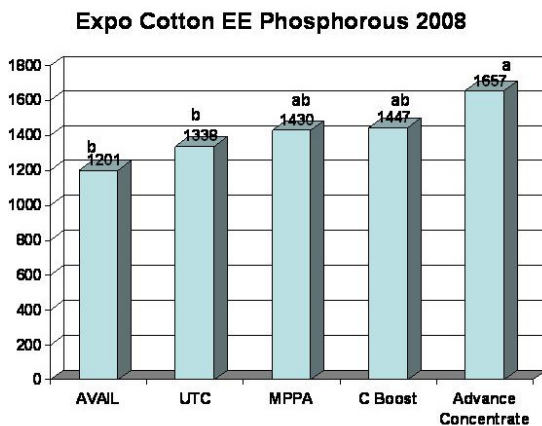

Help Eliminate Your Limiting Factors

Results—Split Sample Water Extraction

50 lb/a DAP on all plots including UTC
Phosphorus Enhanced Efficiency Fertilizers
2008 Cotton Trials
Glen Harris—University of Georgia, Tifton

Media Analysis	Sample 1 (ppm)	Sample 2 (ppm)	Increase (ppm)
Nitrate (NO₃-N)	7.52	11.10	3.58
Ammonium (NH₄-)	2.72	2.39	-0.33
Phosphorus	27.91	104.06	76.15
Potassium (K)	42.98	308.41	265.43
Calcium (Ca)	19.45	152.99	133.54
Magnesium (Mg)	13.15	64.59	51.44
Iron (Fe)	85.90	129.94	44.04
Manganese (Mn)	0.41	3.07	2.66
Boron (B)	0.47	0.45	-0.02
Copper (Cu)	0.16	0.40	0.24
Zinc (Zn)	0.86	2.16	1.3
Molybdenum (Mo)	0.00	0.00	0
Sodium (Na)	18.91	17.79	-1.15
Aluminum (Al)	252.56	270.70	18.14
pH	6.18	5.46	
Soluble Salts	0.21	1.07	0.86

For more information on Advance Concentrate, contact your local Coastal AgroBusiness sales representative or visit our website at www.coastalagro.com